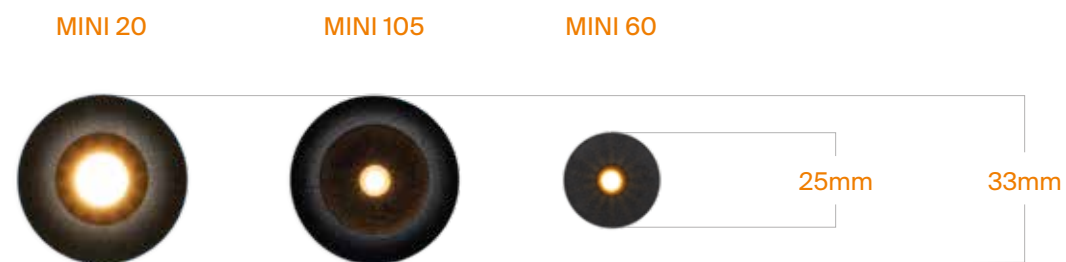

La serie *Mini* vanta dimensioni ridottissime e diversi angoli di luce per quelle situazioni in cui è necessario porre l'accento su certi oggetti o aree dell'ambiente. *Zeus* - con un ampio angolo di illuminamento e presenza minimale - è idoneo per situazioni espositive come scaffalature museali o vetrine. Tutti i corpi sono in pressofusione di alluminio.

Mini series is characterized by small dimensions and different beam angles which are ideal as accent lighting on particular objects or as dot lighting in some areas of the room. Zeus - with its wide beam angle and its minimal presence - is suitable for display lighting, be it in museums or showcases.