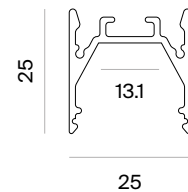

Driver	Description	Peso / Weight	€
42746	DRIVER 230V 50/60Hz 3W ON/OFF	0.05kg	9,50

Line EVO

Installazione
a soffitto
Ceiling fitting

Installazione
a sospensione
Suspension fitting

Line EVO

Code	Finishing	Base	€
11911	Alluminio/Aluminium	Profilo 2 mt/Profile 2 mt	24,65
11912	Bianco/White	Profilo 2 mt/Profile 2 mt	24,65
11913	Nero/Black	Profilo 2 mt/Profile 2 mt	24,65